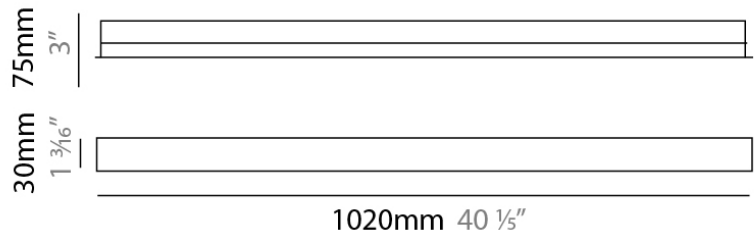

PROJECT
TYPE
NOTES
QUANTITY
DATE

ZEROLED SURFACE

D83316R9-WHI

GENERAL

Series: Zeroled
Brand: Panzeri
Division: Design
Mounting Type: Surface
Mounting Location: Wall
Subcategory: Up/Down Light

PHYSICAL

Shape: Rectangle
Length (mm): 1020
Length (in): 40 ³/₁₆
Width (mm): 75
Width (in): 2 ¹⁵/₁₆
Height (mm): 30
Depth (mm): 75
Height (in): 1 ³/₁₆
Depth (in): 2 ¹⁵/₁₆
Extension (mm): 75
Extension (in): 2 ¹⁵/₁₆
Light Distribution: Direct / Indirect
Weight (kg): 2.40
Weight (lbs): 5.29
Diffuser: Extruded polycarbonate - opal
Fixture Material: Metal

ELECTRICAL

Lamp Type: LED
Input Wattage (W): 20
Total Output Wattage (W): 17
Dimming: Non-Dimmable
Driver Included: Yes
Driver Location: Integrated
Driver Type: Constant Voltage - Universal
Driver Class: Class 2
Input Voltage (V): 120 - 277
Output Voltage (V): 24
Constant Voltage (V): 24

LED

Color Temperature (°K): 3000
Max. Delivered Lumen (lm): 1227
Nominal Lumen (lm): 1980
CRI: >90 CRI
Efficiency (%): 65.1
Lamp Life (hrs): 50000

OPTICAL

Reflector°: Specular aluminum

RATINGS AND CERTIFICATIONS

Certified By: CSA Certified to UL and CSA Standards
IP rating: IP20