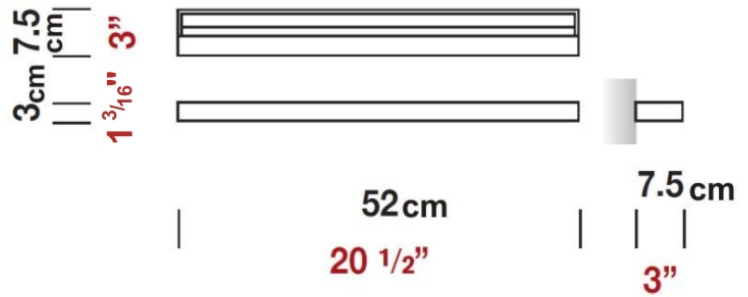

ZEROLED SURFACE

D83313

PROJECT
TYPE
NOTES
QUANTITY
DATE

GENERAL

Series: Zeroled
Brand: Panzeri
Division: Design
Mounting Type: Surface
Mounting Location: Wall
Subcategory: Flush Mount

PHYSICAL

Length (mm): 520
Length (in): 20 1/2
Width (mm): 30
Width (in): 1 3/16
Height (mm): 75
Height (in): 2 15/16
Extension (mm): 75
Extension (in): 2 15/16
Light Distribution: Direct
Weight (kg): 2.04
Weight (lbs): 4.5
Diffuser: Extruded poly-carbonate with opal finish
Fixture Material: Metal

ELECTRICAL

Input Wattage Range: 10 - 19 W
Lamp Type: LED
Input Wattage (W): 11
Total Output Wattage (W): 8.5
Driver Included: No
Driver Type: Integral LED driver, 24Vdc (Dimming and 277V options available with remote driver sold separately)
Input Voltage (V): 120
Constant Voltage (V): 24

LED

Color Temperature (°K): 3000
Nominal Lumen (lm): 960
CRI: >80 CRI

OPTICAL

Reflector: Specular aluminum

RATINGS AND CERTIFICATIONS

Certified By: CSA Certified to UL and CSA Standards
IP rating: IP20