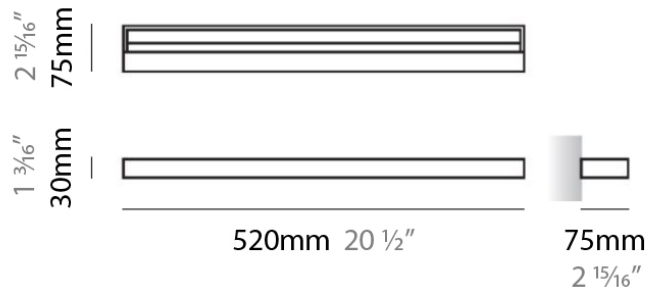

ZEROLED SURFACE

D83314

PROJECT	
TYPE	
NOTES	
QUANTITY	
DATE	

GENERAL

Series: Zeroled
Brand: Panzeri
Division: Design
Mounting Type: Surface
Mounting Location: Wall
Subcategory: Ambient

PHYSICAL

Shape: Rectangle
Length (mm): 520
Length (in): 20 1/2
Width (mm): 30
Width (in): 1 3/16
Height (mm): 75
Height (in): 2 15/16
Extension (mm): 75
Extension (in): 2 15/16
Light Distribution: Direct
Diffuser: Extruded poly-carbonate with opal finish
Fixture Finish: Chrome
Holder Finish: Chrome
Fixture Material: Metal

ELECTRICAL

Input Wattage Range: 10 - 19 W
Lamp Type: LED
Input Wattage (W): 11
Total Output Wattage (W): 8.5
Dimming: 0-10V Dimming / Phase Dimming (120Vac Only)
Driver Included: Yes
Driver Location: Integrated
Driver Type: Constant Voltage - Universal
Driver Class: Class 2
Input Voltage (V): 120 - 277
Output Voltage (V): 24
Upon Request: (Not included: see components) Remote: 0-10Vdc dimming / Phase dimming @120Vac only / (Included) In

LED

Color Temperature (°K): 3000
Max. Delivered Lumen (lm): 700lm
Nominal Lumen (lm): 960lm
CRI: >80 CRI
Efficiency (%): 65.1%
Lamp Life (hrs): 50000

OPTICAL

RATINGS AND CERTIFICATIONS

Certified By: CSA Certified to UL and CSA Standards
IP rating: IP20