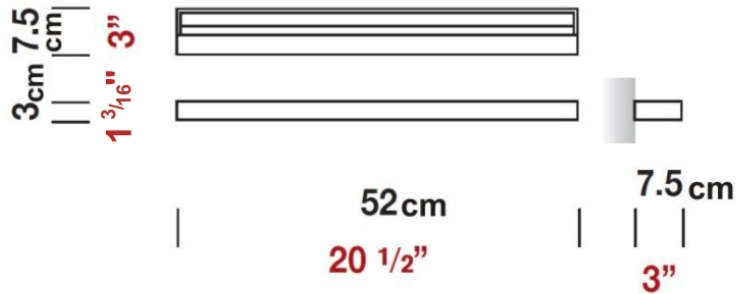

ZEROLED SURFACE

D83312

PROJECT _____

TYPE _____

NOTES _____

QUANTITY _____

DATE _____

GENERAL

Series: Zeroled
Brand: Panzeri
Division: Design
Mounting Type: Surface
Mounting Location: Wall
Subcategory: Flush Mount

PHYSICAL

Length (mm): 520
Length (in): 20 1/2
Width (mm): 30
Width (in): 1 3/16
Height (mm): 75
Height (in): 2 15/16
Extension (mm): 75
Extension (in): 2 15/16
Light Distribution: Direct
Weight (kg): 2.04
Weight (lbs): 4.5
Diffuser: Extruded poly-carbonate with opal finish
Fixture Material: Metal

ELECTRICAL

Input Wattage Range: 10 - 19 W
Lamp Type: LED
Input Wattage (W): 11
Total Output Wattage (W): 8.5
Driver Included: No
Driver Type: Integral LED driver, 24Vdc (Dimming and 277V options available with remote driver sold separately)
Input Voltage (V): 120
Constant Voltage (V): 24

LED

Color Temperature (°K): 3000
Max. Delivered Lumen (lm): 700
CRI: >80 CRI
Efficiency (%): 65.1

OPTICAL

Reflector: Specular aluminum

RATINGS AND CERTIFICATIONS

Certified By: CSA Certified to UL and CSA Standards
IP rating: IP20